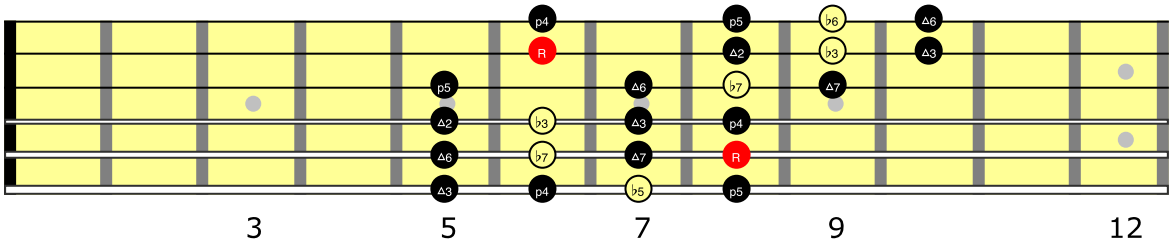

F major Scale with chromatics: 1234 1342 1423 1432. 4!= 4x3x2x1= 24

Ionian

Dorian

Phrygian

Lydian

mixolydian

Aeolian

Header

Footer