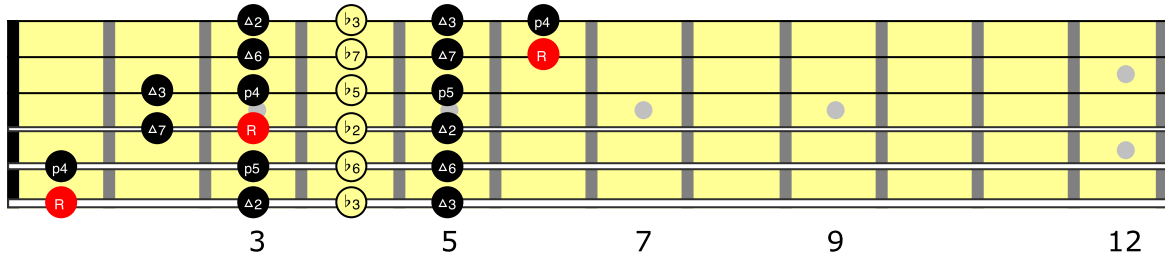

F major Scale with chromatics: 1234 1342 1423 1432. 4!= 4x3x2x1= 24

Ionian