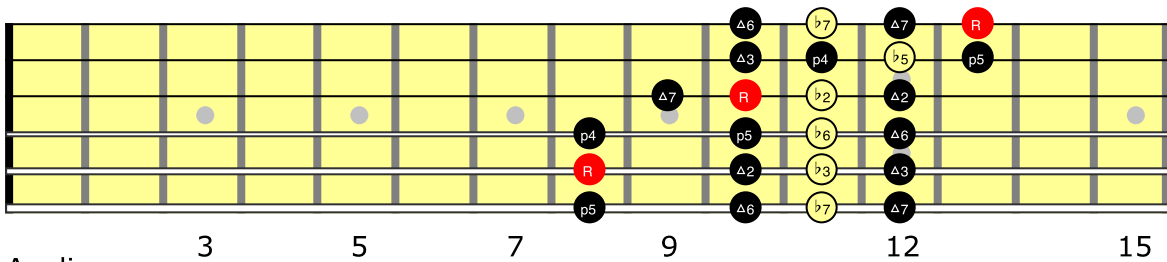

mixolydian