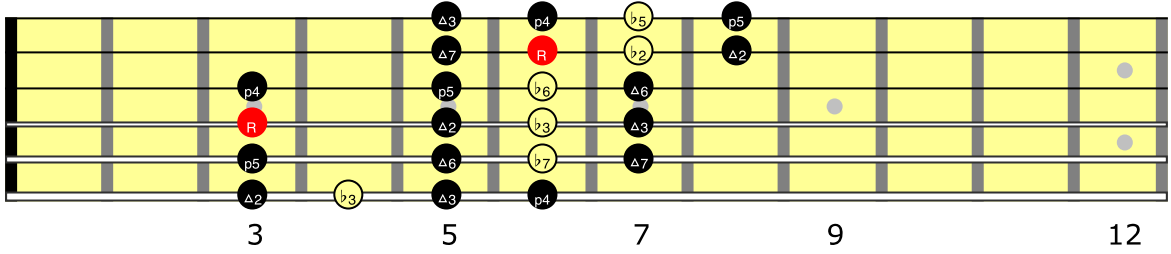

F major Scale with chromatics: 1234 1342 1423 1432. 4!= 4x3x2x1= 24

Ionian

Dorian

Phrygian

Lydian

mixolydian

Aeolian

Header

Footer