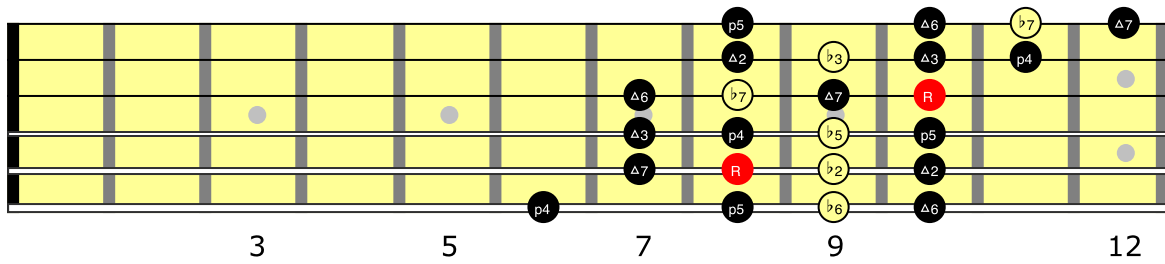

F major Scale with chromatics: 1234 1342 1423 1432. 4!= 4x3x2x1= 24

Ionian

Dorian

Phrygian

Lydian

mixolydian

Aeolian

Header

Footer